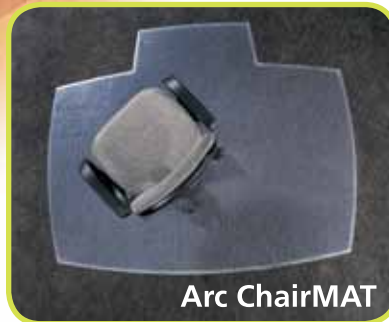

# DESIGNER ChairMATS

Contemporary shapes to complement today's work spaces – whether at home or the office. Created to be ergonomically-friendly, ES ROBBINS Designer Series ChairMATS have beveled edges for safety and easy rolling. Each mat style is available for carpets and hard floors to protect all floor surfaces from excess wear.

**Oval ChairMAT**

**Size** 60" x 48"

**Carpets**

Style # 120431 Bulk  
120432 Individual Box  
120433 Rolled Box

**Hard Floors**

Style # 130431 Bulk  
130432 Individual Box  
130433 Rolled Box

**Arc ChairMAT**

**Size** 60" x 48"

**Carpets**

Style # 120441 Bulk  
120442 Individual Box  
120443 Rolled Box

**Hard Floors**

Style # 130441 Bulk  
130442 Individual Box  
130443 Rolled Box

**Ellipse ChairMAT**

**Size** 60" x 48"